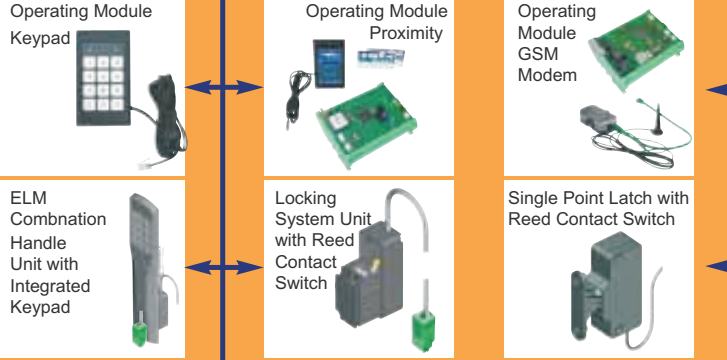

Today's integrated system solutions must provide these capabilities – absolutely reliably, scalable and economical. Of course the suitable locking solution has to be included too.

With the program 3000, EMKA offers a complete solution from one hand, which has the decisive features. Our modular designed systems can be easily adapted to the customer's needs. The ELMcontrol software allows for convenient control of all processes and access regulations.

The 19" rack mount unit can be equipped individually and is a universally usable and convenient plug-and-play solution.

Complex network system solutions can be built by connecting several rack mount units or in combination with encapsulated individual modules. Encapsulated individual modules ("Box") can be used to extend a system. Especially for outfitter, all components are also offered as unwired versions ("KIT").

◀ ELECTRONIC LOCKING & MONITORING SYSTEMS ▶

RACK MONITORING SYSTEMS

Accessories

Module

Operating Module

Sensors/Actors

Accessories

Module

Operating Module

Sensors/Actors

Accessories