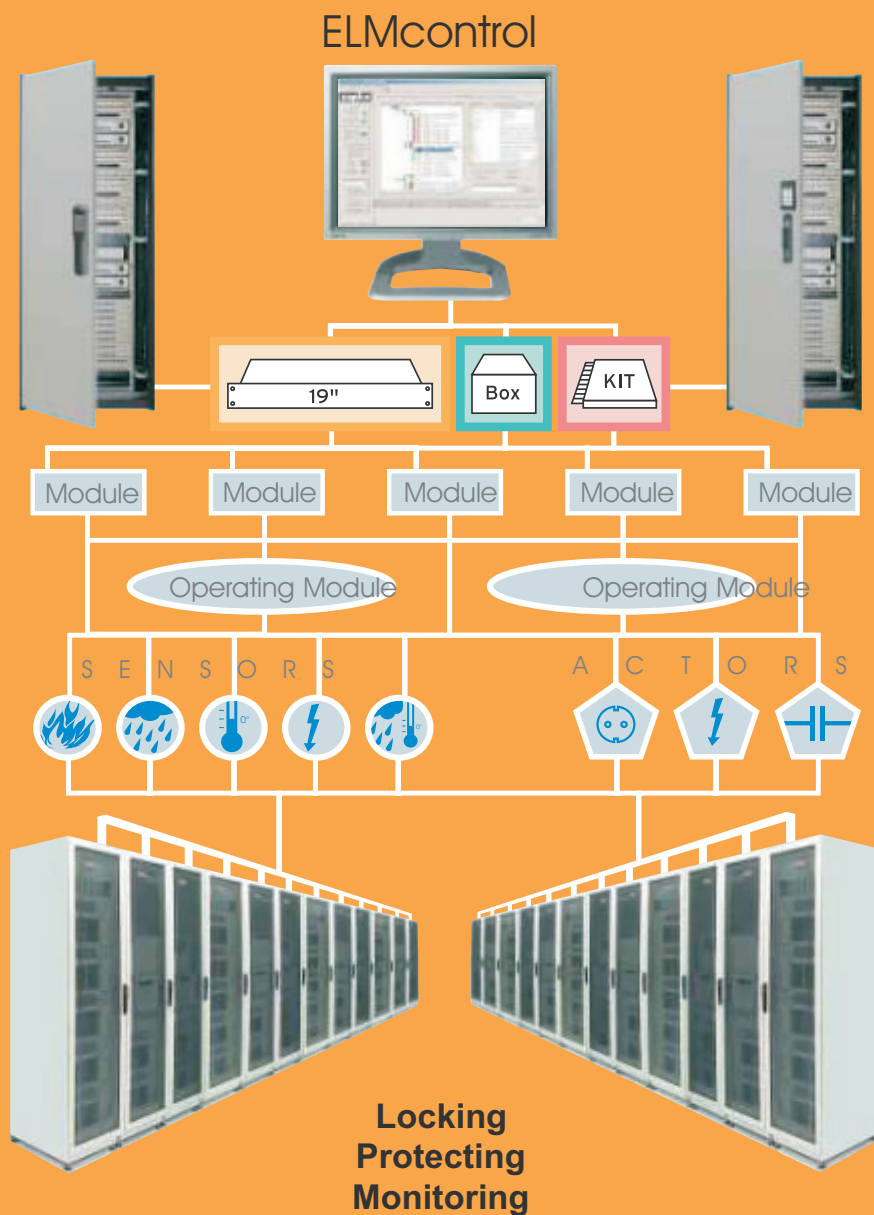

Email: sales@netrackindia.com Web:www.netrackindia.com

The requirements on control cubicles or facilities in server rooms and computer centers have changed clearly.

Requirements of today:

- Improved data security
- Protection against unauthorized access
- Logging of all events
- Parameter controlled supervision
- Triggering of planned measures
- Connection to superordinated management systems

Today's integrated system solutions must provide these capabilities – absolutely reliably, scalable and economical. Of course the suitable locking solution has to be included too.

With the program 3000, EMKA offers a complete solution from one hand, which has the decisive features. Our modular designed systems can be easily adapted to the customer's needs. The ELMcontrol software allows for convenient control of all processes and access regulations.

The 19" rack mount unit can be equipped individually and is a universally usable and convenient plug-and-play solution.

Complex network system solutions can be built by connecting several rack mount units or in combination with encapsulated individual modules. Encapsulated individual modules ("Box") can be used to extend a system. Especially for outfitter, all components are also offered as unwired versions ("KIT").

◀ ELECTRONIC LOCKING & MONITORING SYSTEMS ▶

RACK MONITORING SYSTEMS

Accessories

Module

Operating Module

Sensors/Actors

Accessories

Module