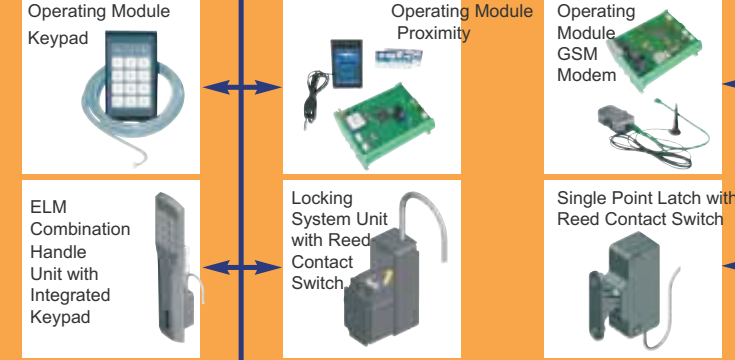

The 19" rack mount unit can be equipped individually and is a universally usable and convenient plug-and-play solution.

Complex network system solutions can be built by connecting several rack mount units or in combination with encapsulated individual modules. Encapsulated individual modules ("Box") can be used to extend a system. Especially for outfitter, all components are also offered as unwired versions ("KIT").

◀ ELECTRONIC LOCKING & MONITORING SYSTEMS ▶

RACK MONITORING SYSTEMS

Accessories

Module

Operating Module

Sensors/Actors

Accessories

Module

Operating Module

Sensors/Actors

Accessories