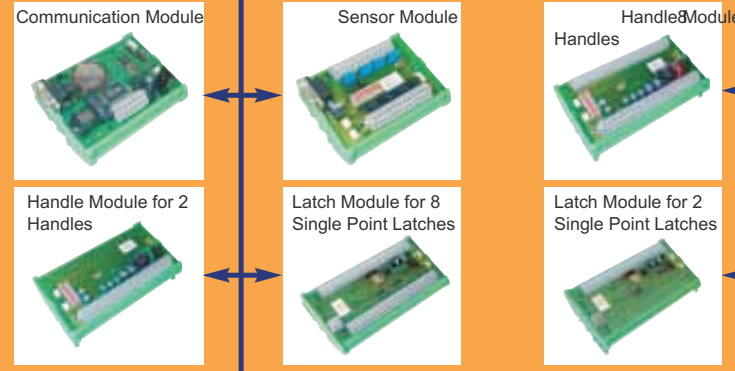

The 19" rack mount unit can be equipped individually and is a universally usable and convenient plug-and-play solution.

Complex network system solutions can be built by connecting several rack mount units or in combination with encapsulated individual modules. Encapsulated individual modules ("Box") can be used to extend a system. Especially for outfitter, all components are also offered as unwired versions ("KIT").

◀ ELECTRONIC LOCKING & MONITORING SYSTEMS ▶

RACK MONITORING SYSTEMS

Accessories

Module

Operating Module

Sensors/Actors

Accessories

Module