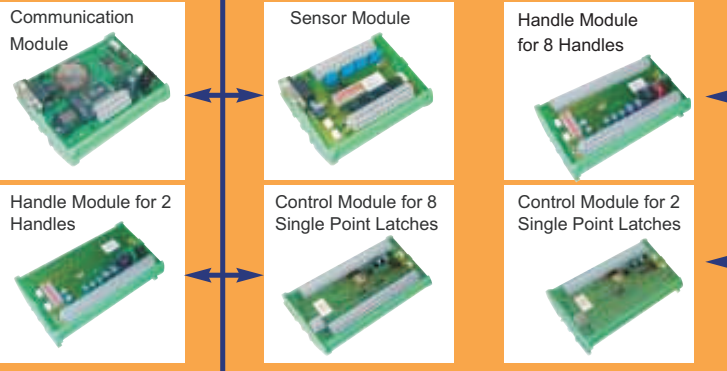

The 19" rack mount unit can be equipped individually and is a universally usable and convenient plug-and-play solution.

Complex network system solutions can be built by connecting several rack mount units or in combination with encapsulated individual modules. Encapsulated individual modules ("Box") can be used to extend a system. Especially for outfitter, all components are also offered as unwired versions ("KIT").

◀ ELECTRONIC LOCKING & MONITORING SYSTEMS ▶

RACK MONITORING SYSTEMS

Accessories

Module

Operating Module

Sensors/Actors

Accessories

Module

Operating Module

Sensors/Actors

Accessories